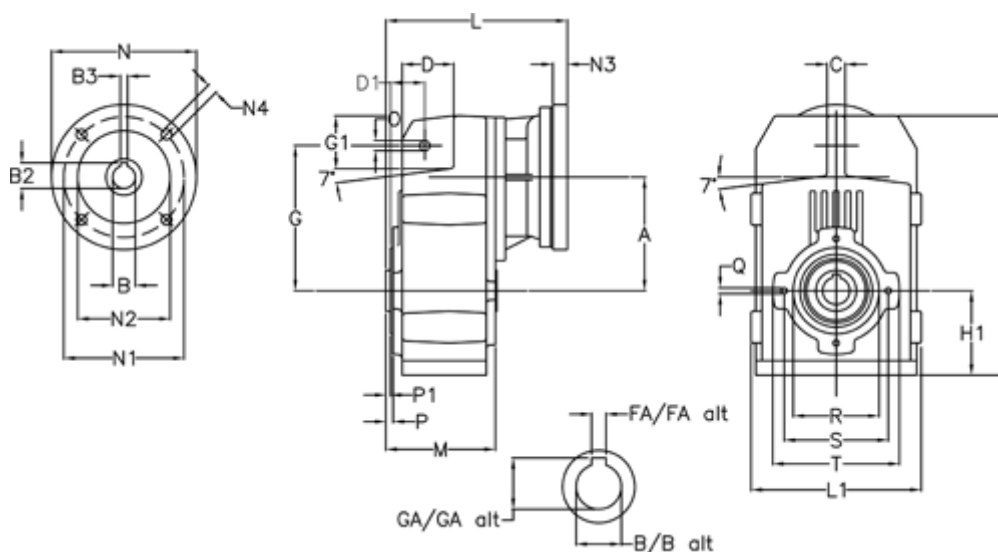

Article number: 29560526213235

Description: Shaft mounted gear
A513H50-262,1-P90B5

Measures

A = 211.30	FA = 14	M = 163.0	Q = M12x19
B = 50	G = 278	N = 200	R = 180
B1 = 24	G1 = 105.5	N1 = 165	S = 215
B2 = 27.3	GA = 53.5	N2 = 130	T = 250
B3 = 8	H = 479.0	N4 = M10x20	
C = 20	H1 = 144.0	O = 22	
D = 93.5	L = 287.5	P = 8.5	
D1 = 65.0	L1 = 273	P1 = 4.5	